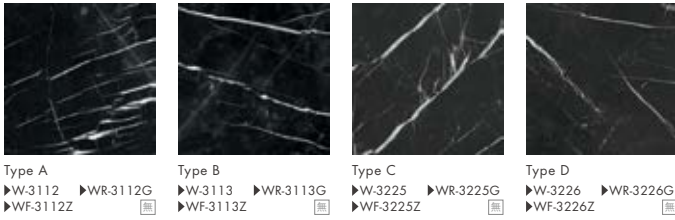

COMBINATION SERIES
ZEBRA CARNICO ゼブラ カルニコ

Type A ▶W-3112 ▶WR-3112G ▶WF-3112Z ☐
Type B ▶W-3113 ▶WR-3113G ▶WF-3113Z ☐
Type C ▶W-3225 ▶WR-3225G ▶WF-3225Z ☐
Type D ▶W-3226 ▶WR-3226G ▶WF-3226Z ☐

COMBINATION SERIES
PORTORO ポルトーロ