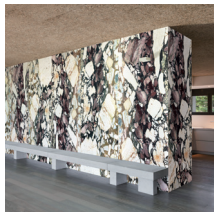

CALCATA BARI ROSATO