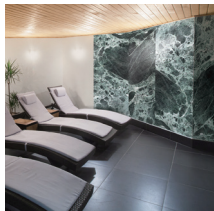

VERDE ST DENIS